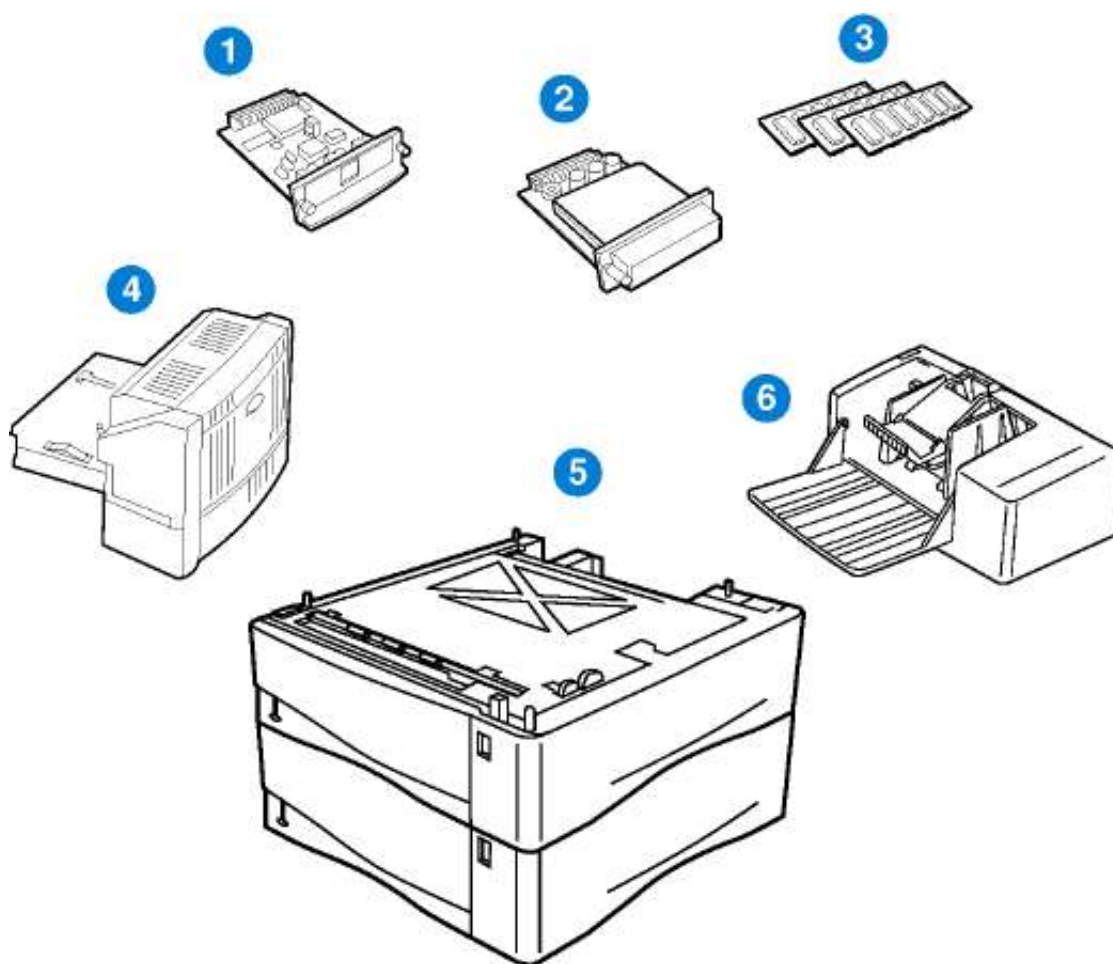

DOWNLOAD

[Hp Laserjet 4100tn Driver For Mac](#)

[Hp Laserjet 4100tn Driver For Mac](#)