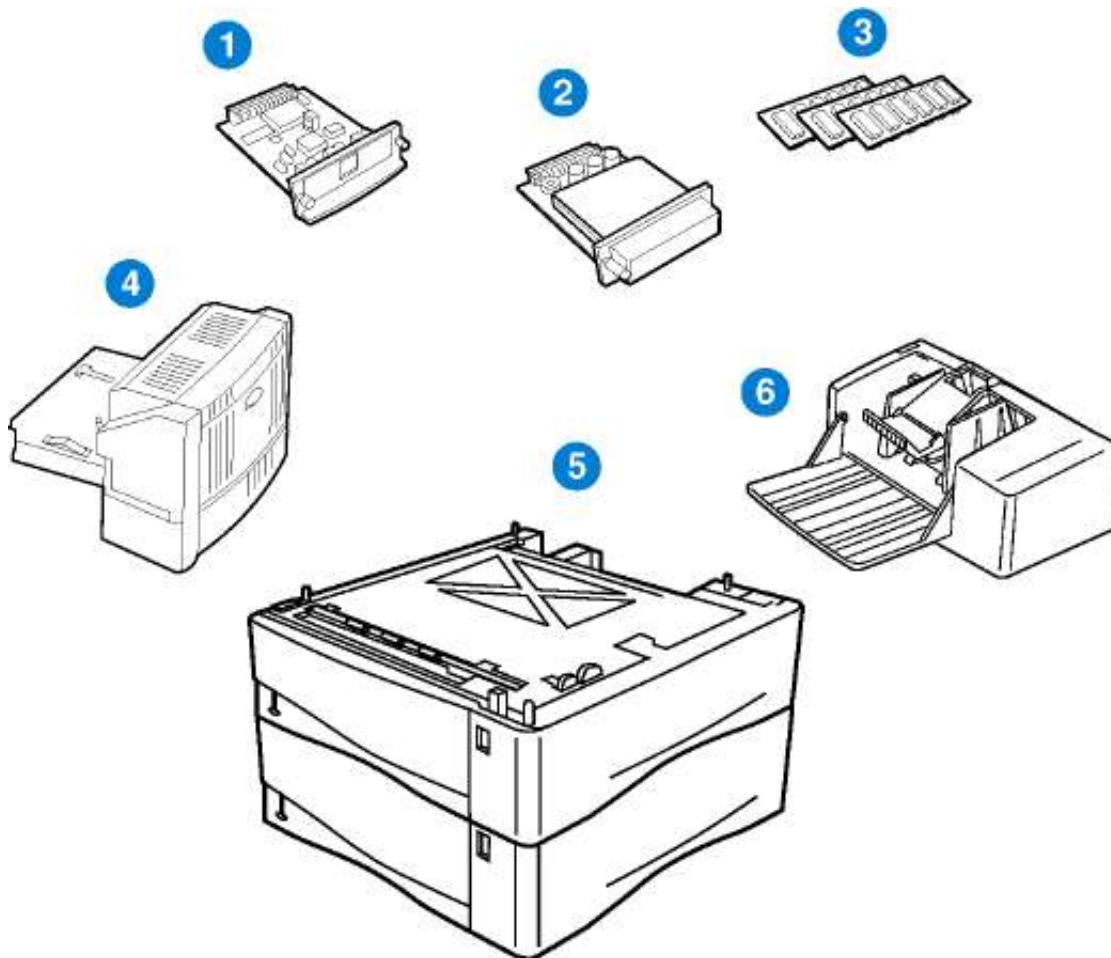

Feedback Successor of the Horsepower LaserJet 4050, expandable with paper trays, duplex device, network module, memory.. Miscellaneous Printing device supports P/L Printer supports immediate text printing with the 'us-ascii' charset.

1. [laserjet driver](#)
2. [laserjet driver 1020](#)
3. [hp 1020 laserjet driver](#)

'd' models with ethernet, 'capital t' models with additional paper tray, 'd' models with duplex unit.. LaserJet 4100 Dark White laser beam printer, utmost 1200x1200 dpi, works Perfectly Recommended Car owner: Generic Instructions:, Dialogue forum Look for help in our.

laserjet driver

laserjet driver, laserjet driver is unavailable, laserjet driver 1020, laserjet driver 1018, hp 1020 laserjet driver, hp 1018 laserjet driver, hp 1010 laserjet driver, hp 1320 laserjet driver, hp p1102 laserjet driver, hp 1022 laserjet driver, driver laserjet pro m102a, driver laserjet pro mfp m125a, driver laserjet cp1025 color, driver laserjet pro 400, driver laserjet p1006, driver laserjet pro mfp m426fdw [Debussy Blanc Et Noir Program Notes](#)

[Punch Club Download Crack](#)

[For Mac](#)

[Logitech V-uh9 Driver](#)